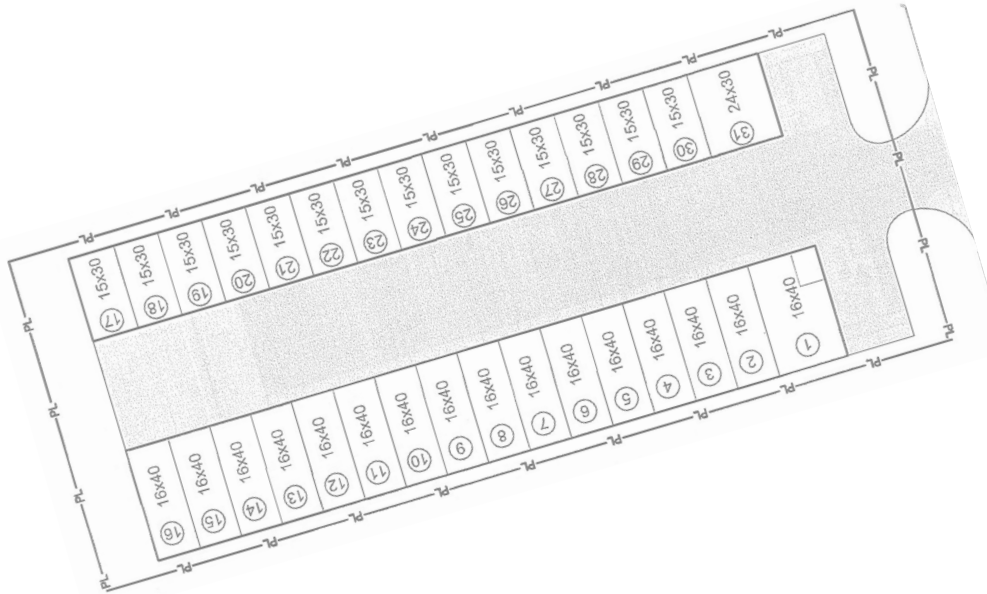

ASPEN

STORAGE

2580 Tahoe Drive
Sumter, SC 29150

31 Available Units
24/7 Video Security
Gated Facility

UNIT 1	UNIT 2-15	UNIT 16-30	UNIT 31
26x40	16x40	15x30	24x30
932 sq.ft.	640 sq. ft.	450 sq. ft.	720 sq. ft.
\$490	\$320	\$225	\$380