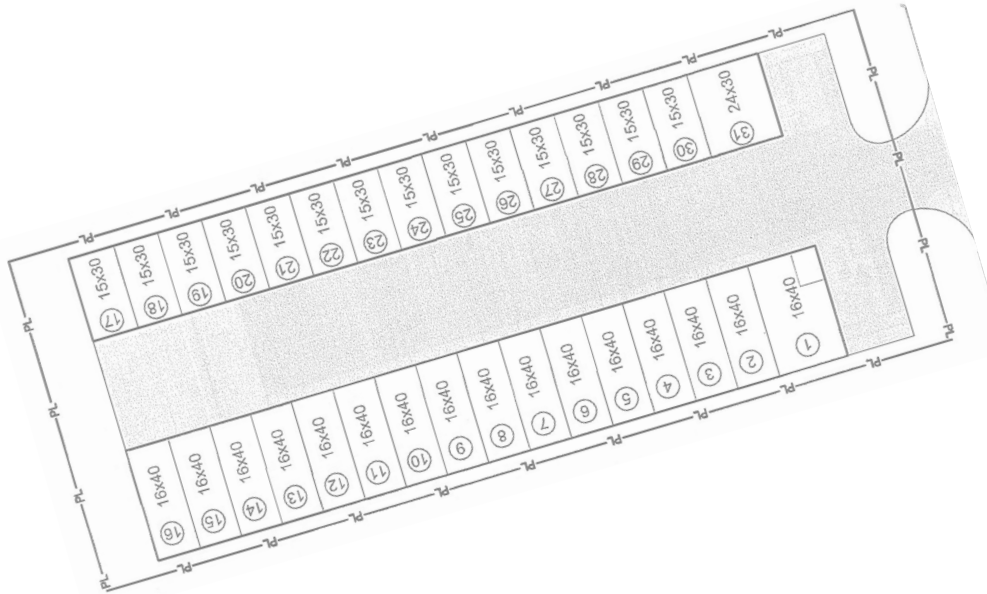

## STORAGE

2580 Tahoe Drive  
Sumter, SC 29150

31 Available Units  
24/7 Video Security  
Gated Facility

UNIT 1	UNIT 2-15	UNIT 16-30	UNIT 31
26x40	16x40	15x30	24x30
932 sq.ft.	640 sq. ft.	450 sq. ft.	720 sq. ft.
\$490	\$335	\$230	\$380