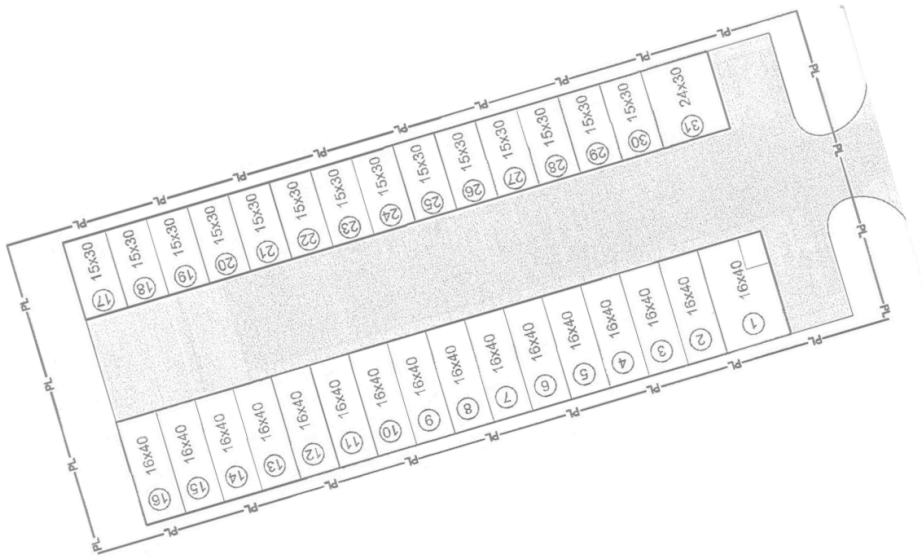

ASPEN STORAGE

2580 Tahoe Drive
Sumter, SC 29150
31 Available Units
24/7 Video Security
Gated Facility

UNIT 1	UNITS 2-15	UNITS 16-30	UNITS 31
26 x 40	16 x 40	15 x 30	24 x 30
932 sq. ft	640 sq. ft.	450 sq. ft.	720 sq. ft.
\$450	\$285	\$200	\$350